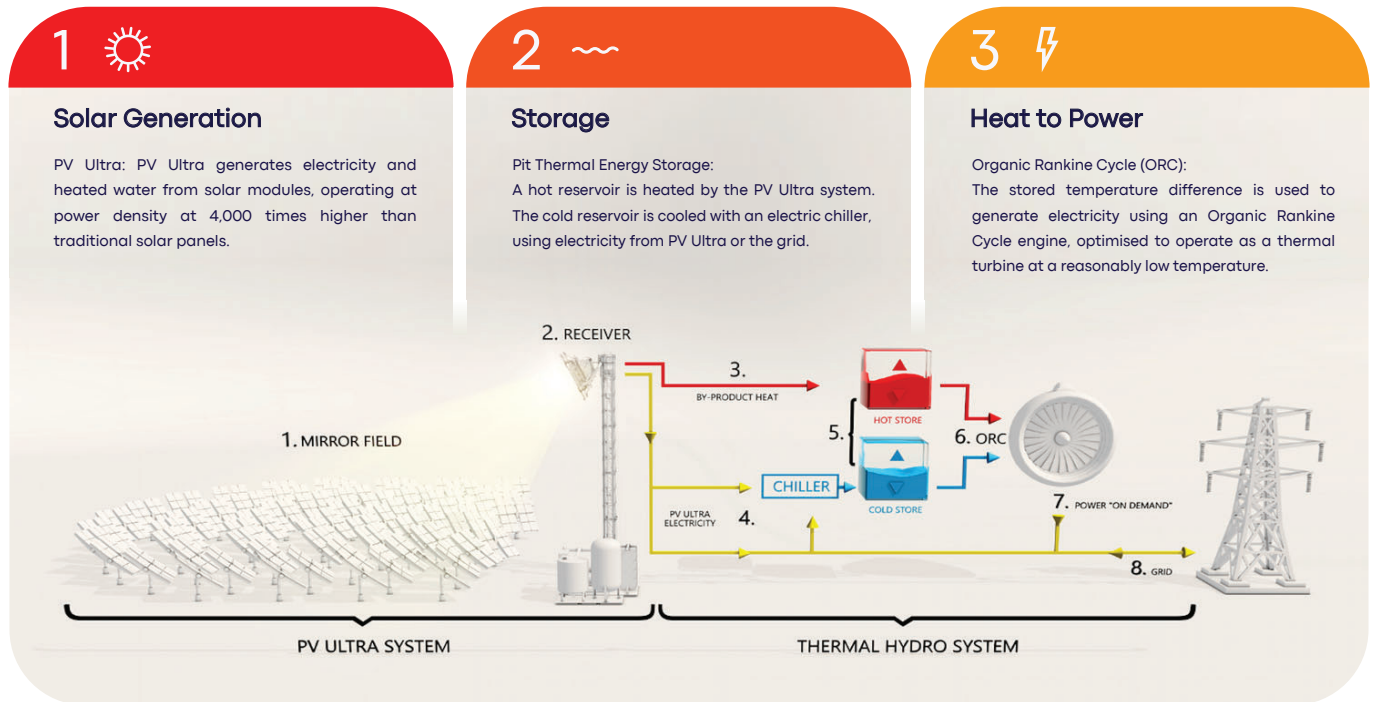

Community Information Session

This information session is an open-house format. Please call in at a time convenient to view project information on display and talk with members of the project team. We would like to discuss this exciting project with you and obtain your feedback.

How does it work?

Further Information

If you're unable to attend the Community Information Session and/or you would like further information, it can be obtained via the project website: <https://photonenergy.com.au/yadnarie> or contacting Photon Energy.

Contact Us

If you would like to learn more about this project, please don't hesitate to get in touch.

☎️ +61 2 8021 3383

✉️ yadnarie@photonenergy.com